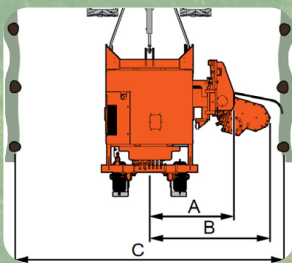

RSC Rotary Mower

Turbo Evo

Twin Turbo Evo

Turbo Blade

MODEL (Config.)	Weight	A	B	C
Single Evo 120 (NR)	904 lbs	32.25" - 56"	44" - 67.5"	5.5' - 11'
Single Evo 170 (WR)	948 lbs	47.25" - 84.5"	59" - 96.5"	8' - 14.75'
Single Evo 200 (WR)	970 lbs	51" - 98.5"	63" - 110"	10' - 19.5'
Single Evo 120 (NF)	904 lbs	32.25" - 56"	44" - 67.5"	5.5' - 11'
Single Evo 170 (WF)	948 lbs	47.25" - 84.5"	59" - 96.5"	8' - 14.75'
Single Evo 200 (WF)	970 lbs	51" - 98.5"	63" - 110"	10' - 19.5'

MODEL (Config.)	Weight	A	B	C
Twin Evo 60 (NR)	1190 lbs	47.25" - 71"	71" - 95.5"	5.25' - 7'
Twin Evo 100 (NR)	1190 lbs	61" - 95.5"	84.5" - 118"	6.5' - 9.75'
Twin Evo 120 (WR)	1279 lbs	71" - 118"	94.5" - 141.5"	8' - 11.75'
Twin Evo 60 (NF)	1190 lbs	47.25" - 71"	71" - 95.5"	5.25' - 7'
Twin Evo 100 (NF)	1190 lbs	61" - 95.5"	84.5" - 118"	6.5' - 9.75'
Twin Evo 120 (WF)	1279 lbs	71" - 118"	94.5" - 141.5"	8' - 11.75'