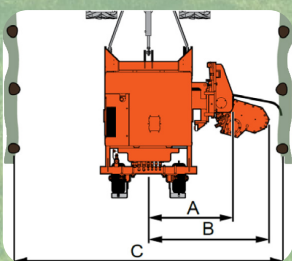

RSC Rotary Mower

Turbo Evo

Twin Turbo Evo

Turbo Blade

MODEL (Config.)	Weight	A	B	C
Single Evo 120 (NR)	904 lbs	32.25" - 56"	44" - 67.5"	5.5' - 11'
Single Evo 170 (WR)	948 lbs	47.25" - 84.5"	59" - 96.5"	8' - 14.75'
Single Evo 200 (WR)	970 lbs	51" - 98.5"	63" - 110"	10' - 19.5'
Single Evo 120 (NF)	904 lbs	32.25" - 56"	44" - 67.5"	5.5' - 11'
Single Evo 170 (WF)	948 lbs	47.25" - 84.5"	59" - 96.5"	8' - 14.75'
Single Evo 200 (WF)	970 lbs	51" - 98.5"	63" - 110"	10' - 19.5'

MODEL (Config.)	Weight	A	B	C
Twin Evo 60 (NR)	1190 lbs	47.25" - 71"	71" - 95.5"	5.25' - 7'
Twin Evo 100 (NR)	1190 lbs	61" - 95.5"	84.5" - 118"	6.5' - 9.75'
Twin Evo 120 (WR)	1279 lbs	71" - 118"	94.5" - 141.5"	8' - 11.75'
Twin Evo 60 (NF)	1190 lbs	47.25" - 71"	71" - 95.5"	5.25' - 7'
Twin Evo 100 (NF)	1190 lbs	61" - 95.5"	84.5" - 118"	6.5' - 9.75'
Twin Evo 120 (WF)	1279 lbs	71" - 118"	94.5" - 141.5"	8' - 11.75'